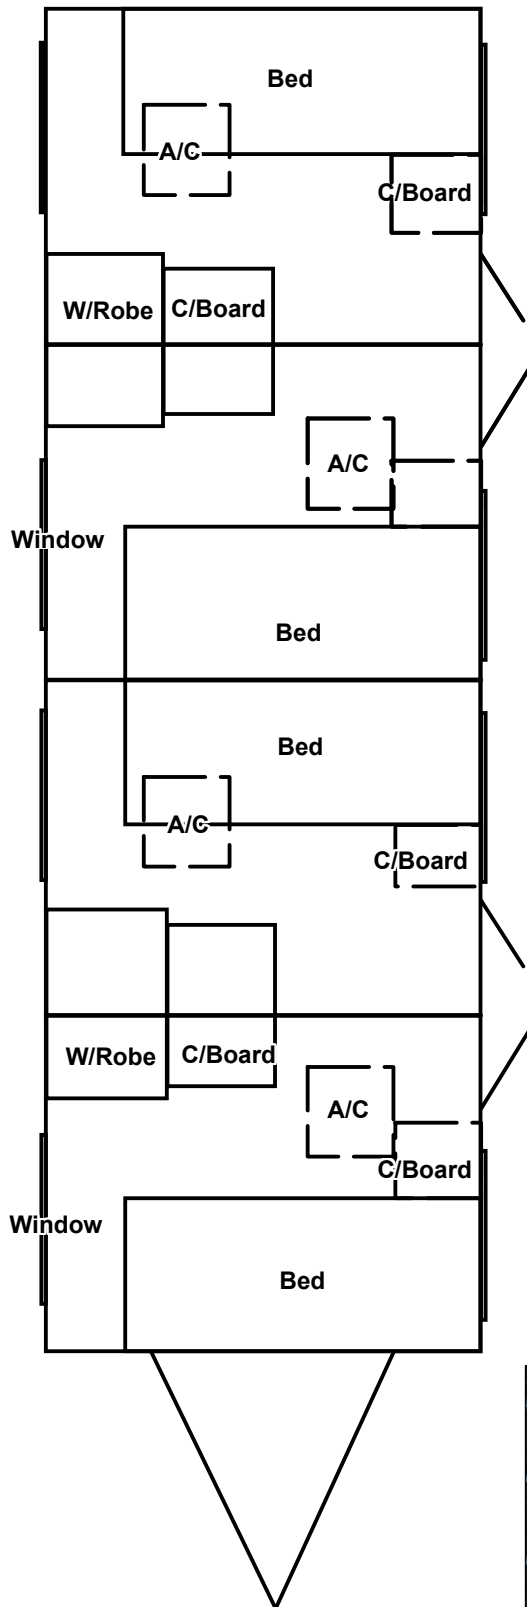

ACCOMMODATION CARAVAN #315 NT Registration Plate # T98815

Heavy duty, turntable type, 16" wheels, 40/50mm ringfeder coupling and air brakes.
Accommodation caravan consisting of four single rooms each containing a single bed with inner spring mattress, a wardrobe and chest of drawers.
Air-conditioned.
Extension leads supplied.

Specifications:

Power Draw: 15kVa approximately.
Weight: 3.9 tonnes.
Overall Length: 11.65m (including drawbar)
Drawbar Length: 2.5m.
Width: 2.35m
Towing Vehicle: Truck.

ACCOMMODATION CARAVAN #309 NT Registration Plate # TD0203

Heavy duty, dual axle, 16" Wheels, air brakes, 50mm ringfeder coupling.

Accommodation caravan consisting of four single bed rooms each containing a single bed with inner spring mattress, a wardrobe and a bedside chest of drawers.

Air-conditioned.

Extension leads supplied.

Specifications:

Power Draw: 15kVa approx.

Weight: 3.9 Tonnes approx

Overall Length: 9.3m (including drawbar)

Drawbar Length: 2.5m

Width: 2.4m