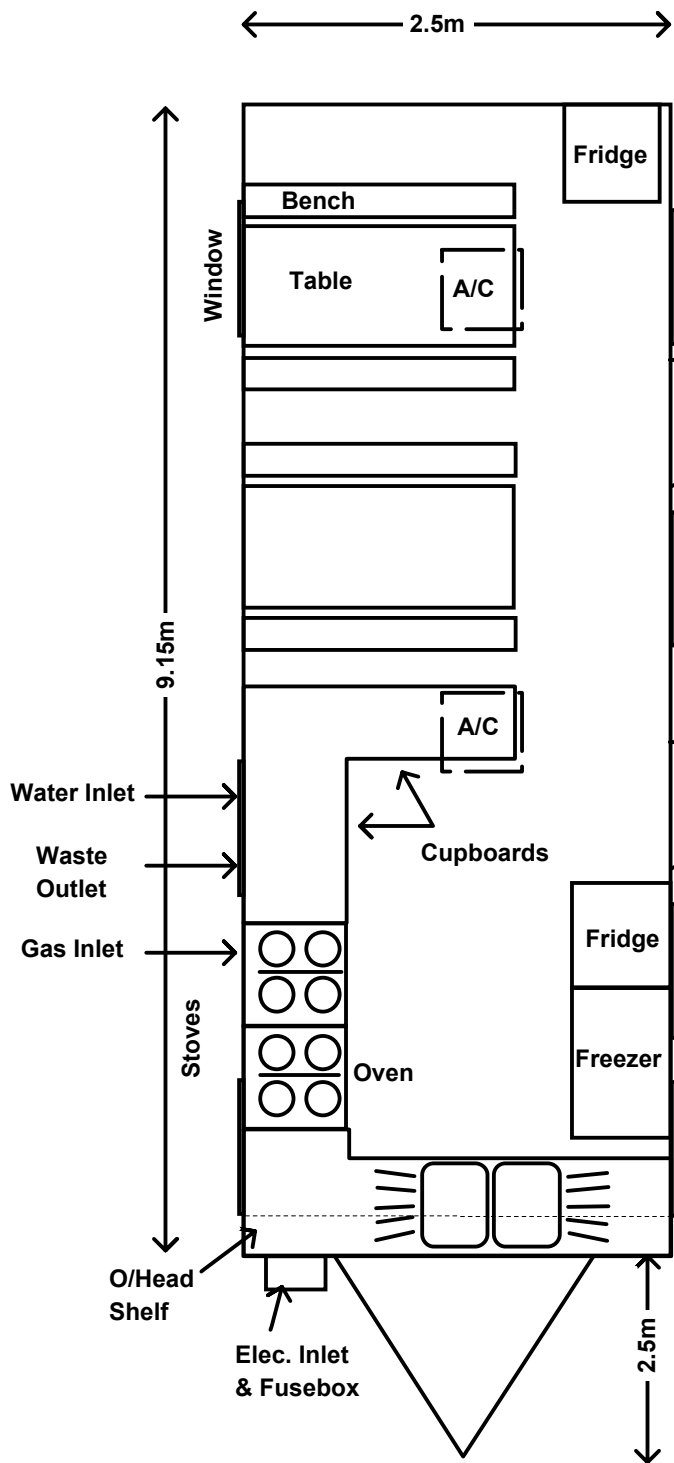

Air-conditioned.

Extension leads supplied.

Specifications:

Power Draw: 15kVa approx.

Weight: 3.9 Tonnes approx

Overall Length: 9.3m (including drawbar)

Drawbar Length: 2.5m

Width: 2.4m

Towing Vehicle: Truck

KITCHEN-DINING CARAVAN #302 NT Registration Plate # TC4232

Heavy duty, turntable type, 16" wheels, 40/50mm ringfeder coupling, air brakes.

Kitchen contains two four burner gas stoves, large freezer, and refrigerator, double sink, ample bench space and cupboards.

Electric HWS and pressure pump. The dining area has two tables and bench seats to accommodate 10 to 12 persons and an extra refrigerator.

The unit is cooled by two roof top air-conditioners.

Specifications:

Power Draw: 18kVa approximately.

Weight: 3.74 Tonnes.

Overall Length: 11.42m (including drawbar)

Drawbar Length: 2.5m.

Width: 2.45m.

Towing Vehicle: Truck with air brakes.